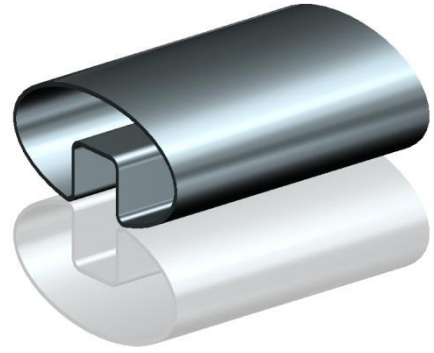

SLOT TUBES

ELLIPTICAL, SQUARE & RECTANGULAR PROFILES

APPLICATIONS:

STAIRWAYS RAILING

ELLIPTICAL

BALCONY

SQUARE

GLASS BALUSTRADE

RECTANGULAR

GLASS BALUSTRADE

RECTANGULAR

Elliptical 80mm x 40mm x 1.5mm thick

TU-E8040

Square 40mm x 40mm x 1.5mm thick

TU-S4040

Rectangular 60mm x 40mm x 1.5mm thick

TU-R6040

Rectangular 60mm x 20mm x 1mm thick

TU-R6020

APPLICATIONS

- Suitable for glass balustrades and stairway railings
- Available in various design: square, rectangular and elliptical tube.

FINISH

- Hairline Stainless Steel