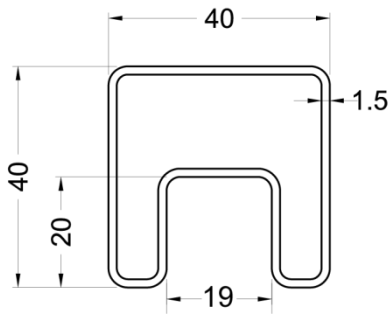

SLOT TUBES

ELLIPTICAL, SQUARE & RECTANGULAR PROFILES

APPLICATIONS:

STAIRWAYS RAILING

ELLIPTICAL

BALCONY

SQUARE

GLASS BALUSTRADE

RECTANGULAR

GLASS BALUSTRADE

RECTANGULAR

Elliptical 80mm x 40mm x 1.5mm thick

TU-E8040

Square 40mm x 40mm x 1.5mm thick

TU-S4040

Rectangular 60mm x 40mm x 1.5mm thick

TU-R6040

Rectangular 60mm x 20mm x 1mm thick

TU-R6020

APPLICATIONS

- Suitable for glass balustrades and stairway railings
- Available in various design: square, rectangular and elliptical tube.

FINISH

- Hairline Stainless Steel