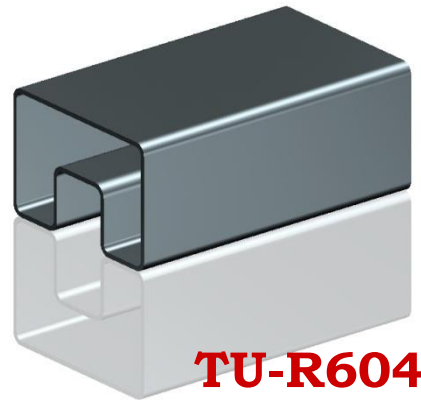

RECTANGULAR

GLASS BALUSTRADE

RECTANGULAR

Elliptical 80mm x 40mm x 1.5mm thick

TU-E8040

Square 40mm x 40mm x 1.5mm thick

TU-S4040

Rectangular 60mm x 40mm x 1.5mm thick

TU-R6040

Rectangular 60mm x 20mm x 1mm thick

TU-R6020

APPLICATIONS

- Suitable for glass balustrades and stairway railings
- Available in various design: square, rectangular and elliptical tube.

FINISH

- Hairline Stainless Steel