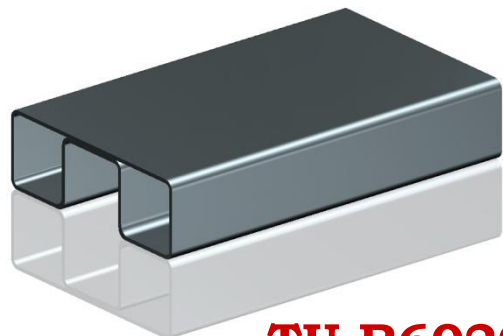

SLOT TUBES

ELLIPTICAL, SQUARE & RECTANGULAR PROFILES

APPLICATIONS:

STAIRWAYS RAILING

ELLIPTICAL

BALCONY

SQUARE

GLASS BALUSTRADE

RECTANGULAR

GLASS BALUSTRADE

RECTANGULAR

Elliptical 80mm x 40mm x 1.5mm thick

TU-E8040

Square 40mm x 40mm x 1.5mm thick

TU-S4040

Rectangular 60mm x 40mm x 1.5mm thick

TU-R6040

Rectangular 60mm x 20mm x 1mm thick

TU-R6020

APPLICATIONS

- Suitable for glass balustrades and stairway railings
- Available in various design: square, rectangular and elliptical tube.

FINISH

- Hairline Stainless Steel