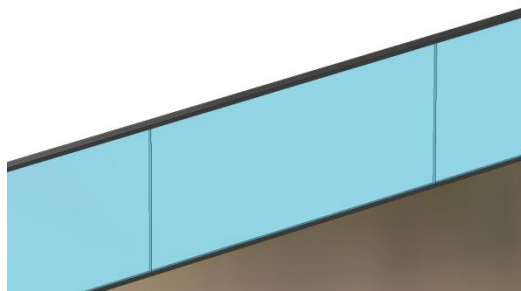

SLOT TUBES

ELLIPTICAL, SQUARE & RECTANGULAR PROFILES

APPLICATIONS:

STAIRWAYS RAILING

ELLIPTICAL

BALCONY

SQUARE

GLASS BALUSTRADE

RECTANGULAR

GLASS BALUSTRADE

RECTANGULAR

Elliptical 80mm x 40mm x 1.5mm thick

TU-E8040

Square 40mm x 40mm x 1.5mm thick

TU-S4040

Rectangular 60mm x 40mm x 1.5mm thick

TU-R6040

Rectangular 60mm x 20mm x 1mm thick

TU-R6020

APPLICATIONS

- Suitable for glass balustrades and stairway railings
- Available in various design: square, rectangular and elliptical tube.

FINISH

- Hairline Stainless Steel