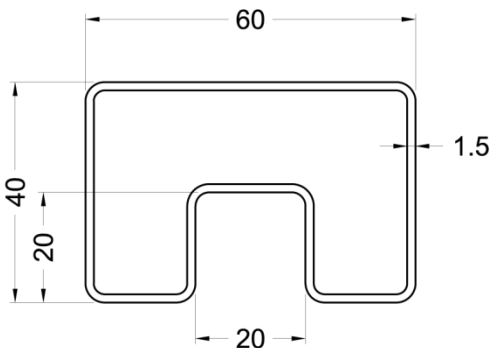

SLOT TUBES

ELLIPTICAL, SQUARE & RECTANGULAR PROFILES

APPLICATIONS:

STAIRWAYS RAILING

ELLIPTICAL

BALCONY

SQUARE

GLASS BALUSTRADE

RECTANGULAR

GLASS BALUSTRADE

RECTANGULAR

Elliptical 80mm x 40mm x 1.5mm thick

TU-E8040

Square 40mm x 40mm x 1.5mm thick

TU-S4040

Rectangular 60mm x 40mm x 1.5mm thick

TU-R6040

Rectangular 60mm x 20mm x 1mm thick

TU-R6020

APPLICATIONS

- Suitable for glass balustrades and stairway railings
- Available in various design: square, rectangular and elliptical tube.

FINISH

- Hairline Stainless Steel