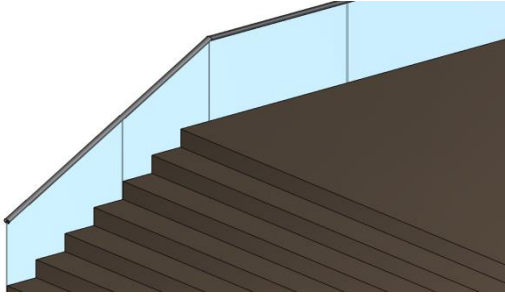

SLOT TUBES

ELLIPTICAL, SQUARE & RECTANGULAR PROFILES

APPLICATIONS:

STAIRWAYS RAILING

ELLIPTICAL

BALCONY

SQUARE

GLASS BALUSTRADE

RECTANGULAR

GLASS BALUSTRADE

RECTANGULAR

Elliptical 80mm x 40mm x 1.5mm thick

TU-E8040

Square 40mm x 40mm x 1.5mm thick

TU-S4040

Rectangular 60mm x 40mm x 1.5mm thick

TU-R6040

Rectangular 60mm x 20mm x 1mm thick

TU-R6020

APPLICATIONS

- Suitable for glass balustrades and stairway railings
- Available in various design: square, rectangular and elliptical tube.

FINISH

- Hairline Stainless Steel