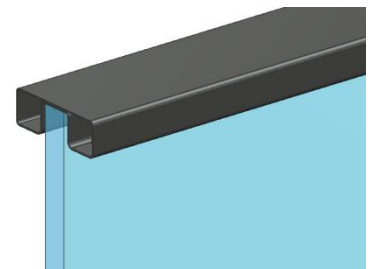

SLOT TUBES

ELLIPTICAL, SQUARE & RECTANGULAR PROFILES

APPLICATIONS:

STAIRWAYS RAILING

ELLIPTICAL

BALCONY

SQUARE

GLASS BALUSTRADE

RECTANGULAR

GLASS BALUSTRADE

RECTANGULAR

Elliptical 80mm x 40mm x 1.5mm thick

TU-E8040

Square 40mm x 40mm x 1.5mm thick

TU-S4040

Rectangular 60mm x 40mm x 1.5mm thick

TU-R6040

Rectangular 60mm x 20mm x 1mm thick

TU-R6020

APPLICATIONS

- Suitable for glass balustrades and stairway railings
- Available in various design: square, rectangular and elliptical tube.

FINISH

- Hairline Stainless Steel