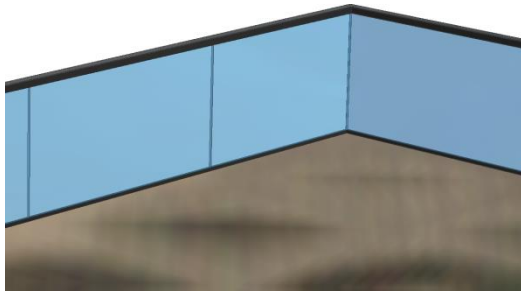

SLOT TUBES

ELLIPTICAL, SQUARE & RECTANGULAR PROFILES

APPLICATIONS:

STAIRWAYS RAILING

ELLIPTICAL

BALCONY

SQUARE

GLASS BALUSTRADE

RECTANGULAR

GLASS BALUSTRADE

RECTANGULAR

Elliptical 80mm x 40mm x 1.5mm thick

TU-E8040

Square 40mm x 40mm x 1.5mm thick

TU-S4040

Rectangular 60mm x 40mm x 1.5mm thick

TU-R6040

Rectangular 60mm x 20mm x 1mm thick

TU-R6020

APPLICATIONS

- Suitable for glass balustrades and stairway railings
- Available in various design: square, rectangular and elliptical tube.

FINISH

- Hairline Stainless Steel