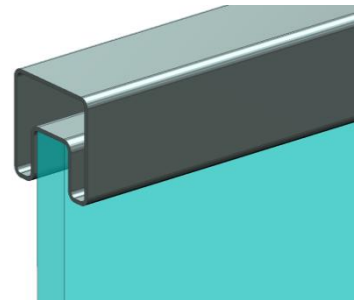

SLOT TUBES

ELLIPTICAL, SQUARE & RECTANGULAR PROFILES

APPLICATIONS:

STAIRWAYS RAILING

ELLIPTICAL

BALCONY

SQUARE

GLASS BALUSTRADE

RECTANGULAR

GLASS BALUSTRADE

RECTANGULAR

Elliptical 80mm x 40mm x 1.5mm thick

TU-E8040

Square 40mm x 40mm x 1.5mm thick

TU-S4040

Rectangular 60mm x 40mm x 1.5mm thick

TU-R6040

Rectangular 60mm x 20mm x 1mm thick

TU-R6020

APPLICATIONS

- Suitable for glass balustrades and stairway railings
- Available in various design: square, rectangular and elliptical tube.

FINISH

- Hairline Stainless Steel