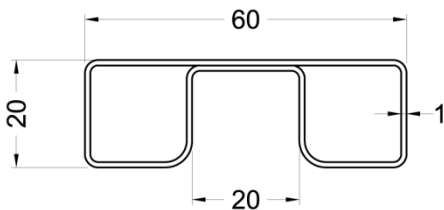

RECTANGULAR

GLASS BALUSTRADE

RECTANGULAR

Elliptical 80mm x 40mm x 1.5mm thick

TU-E8040

Square 40mm x 40mm x 1.5mm thick

TU-S4040

Rectangular 60mm x 40mm x 1.5mm thick

TU-R6040

Rectangular 60mm x 20mm x 1mm thick

TU-R6020

APPLICATIONS

- Suitable for glass balustrades and stairway railings
- Available in various design: square, rectangular and elliptical tube.

FINISH

- Hairline Stainless Steel