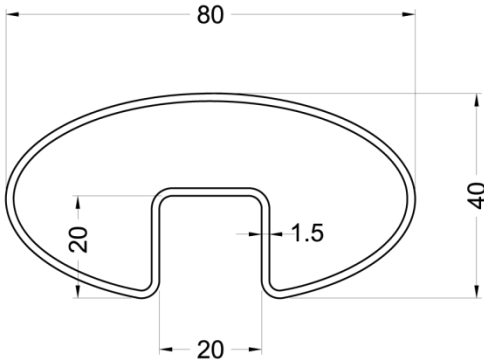

SLOT TUBES

ELLIPTICAL, SQUARE & RECTANGULAR PROFILES

APPLICATIONS:

STAIRWAYS RAILING

ELLIPTICAL

BALCONY

SQUARE

GLASS BALUSTRADE

RECTANGULAR

GLASS BALUSTRADE

RECTANGULAR

Elliptical 80mm x 40mm x 1.5mm thick

TU-E8040

Square 40mm x 40mm x 1.5mm thick

TU-S4040

Rectangular 60mm x 40mm x 1.5mm thick

TU-R6040

Rectangular 60mm x 20mm x 1mm thick

TU-R6020

APPLICATIONS

- Suitable for glass balustrades and stairway railings
- Available in various design: square, rectangular and elliptical tube.

FINISH

- Hairline Stainless Steel