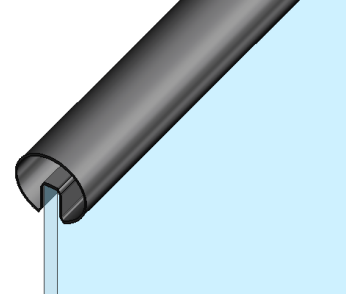

SLOT TUBES

ELLIPTICAL, SQUARE & RECTANGULAR PROFILES

APPLICATIONS:

STAIRWAYS RAILING

ELLIPTICAL

BALCONY

SQUARE

GLASS BALUSTRADE

RECTANGULAR

GLASS BALUSTRADE

RECTANGULAR

Elliptical 80mm x 40mm x 1.5mm thick

TU-E8040

Square 40mm x 40mm x 1.5mm thick

TU-S4040

Rectangular 60mm x 40mm x 1.5mm thick

TU-R6040

Rectangular 60mm x 20mm x 1mm thick

TU-R6020

APPLICATIONS

- Suitable for glass balustrades and stairway railings
- Available in various design: square, rectangular and elliptical tube.

FINISH

- Hairline Stainless Steel