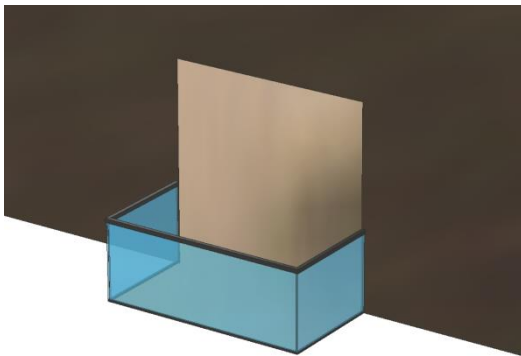

SLOT TUBES

ELLIPTICAL, SQUARE & RECTANGULAR PROFILES

APPLICATIONS:

STAIRWAYS RAILING

ELLIPTICAL

BALCONY

SQUARE

GLASS BALUSTRADE

RECTANGULAR

GLASS BALUSTRADE

RECTANGULAR

Elliptical 80mm x 40mm x 1.5mm thick

TU-E8040

Square 40mm x 40mm x 1.5mm thick

TU-S4040

Rectangular 60mm x 40mm x 1.5mm thick

TU-R6040

Rectangular 60mm x 20mm x 1mm thick

TU-R6020

APPLICATIONS

- Suitable for glass balustrades and stairway railings
- Available in various design: square, rectangular and elliptical tube.

FINISH

- Hairline Stainless Steel