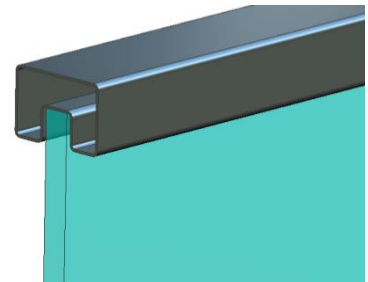

SLOT TUBES

ELLIPTICAL, SQUARE & RECTANGULAR PROFILES

APPLICATIONS:

STAIRWAYS RAILING

ELLIPTICAL

BALCONY

SQUARE

GLASS BALUSTRADE

RECTANGULAR

GLASS BALUSTRADE

RECTANGULAR

Elliptical 80mm x 40mm x 1.5mm thick

TU-E8040

Square 40mm x 40mm x 1.5mm thick

TU-S4040

Rectangular 60mm x 40mm x 1.5mm thick

TU-R6040

Rectangular 60mm x 20mm x 1mm thick

TU-R6020

APPLICATIONS

- Suitable for glass balustrades and stairway railings
- Available in various design: square, rectangular and elliptical tube.

FINISH

- Hairline Stainless Steel