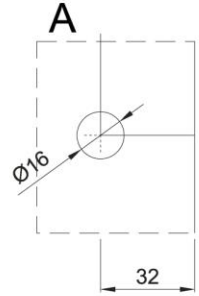

90° Glass to Wall

PC402

180° Glass to Glass

Glass Notch

PC403

135° Glass to Glass

Mitred Edge Glass Panels

Glass Notch

PC404

90° Glass to Glass

Glass Notch

Glass Notch

PC406

90° Glass to Wall

U-notch for closer glass gap adjustment (0~5mm)

Glass Notch

PC414

90° Glass to Glass

Glass Notch

B = 41mm (for 8mm glass thk)
= 43mm (for 10mm glass thk)
t = glass (thk) + gasket (thk)

Glass Notch

APPLICATIONS

- Provides mechanical fixing of glass panels.
- Suitable for connecting 8~10mm thick frameless glass panels.
- Various designs to suit various functions:
 - ▶ Glass to Wall 90°
 - ▶ Glass to Glass 90°, 135°, 180°