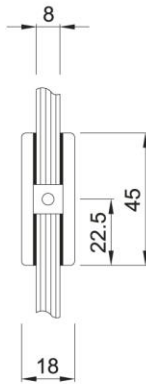

90° Glass to Wall

PC402

180° Glass to Glass

Glass Notch

PC403

135° Glass to Glass

Mitred Edge Glass Panels

Glass Notch

PC404

90° Glass to Glass

Glass Notch

Glass Notch

PC406

90° Glass to Wall

U-notch for closer glass gap adjustment (0~5mm)

Glass Notch

PC414

90° Glass to Glass

Glass Notch

B = 41mm (for 8mm glass thk)
= 43mm (for 10mm glass thk)
t = glass (thk) + gasket (thk)

Glass Notch

APPLICATIONS

- Provides mechanical fixing of glass panels.
- Suitable for connecting 8~10mm thick frameless glass panels.
- Various designs to suit various functions:
 - ▶ Glass to Wall 90°
 - ▶ Glass to Glass 90°, 135°, 180°