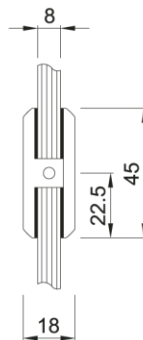

PC400

SERIES

PC401

90° Glass to Wall

Glass Notch

Glass Notch

Glass Notch

PC401L

90° Glass to Wall

PC402

180° Glass to Glass

Glass Notch

PC403

135° Glass to Glass

Mitred Edge Glass Panels

Glass Notch

PC404

90° Glass to Glass

Glass Notch

Glass Notch

PC406

90° Glass to Wall

U-notch for closer glass gap adjustment (0~5mm)

Glass Notch

PC414

90° Glass to Glass

Glass Notch

B = 41mm (for 8mm glass thk)
= 43mm (for 10mm glass thk)
t = glass (thk) + gasket (thk)

Glass Notch

APPLICATIONS

- Provides mechanical fixing of glass panels.
- Suitable for connecting 8~10mm thick frameless glass panels.
- Various designs to suit various functions:
 - ▶ Glass to Wall 90°
 - ▶ Glass to Glass 90°, 135°, 180°