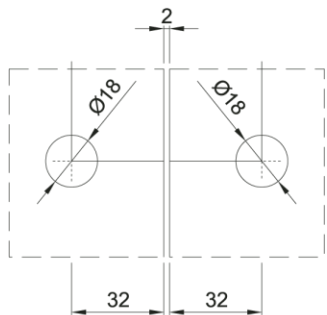

PC400

SERIES

PC401

90° Glass to Wall

Glass Notch

Glass Notch

Glass Notch

PC401L

90° Glass to Wall

PC402

180° Glass to Glass

Glass Notch

PC403

135° Glass to Glass

Mitred Edge Glass Panels

Glass Notch

PC404

90° Glass to Glass

Glass Notch

Glass Notch

PC406

90° Glass to Wall

U-notch for closer glass gap adjustment (0~5mm)

Glass Notch

PC414

90° Glass to Glass

Glass Notch

B = 41mm (for 8mm glass thk)
= 43mm (for 10mm glass thk)
t = glass (thk) + gasket (thk)

Glass Notch

APPLICATIONS

- Provides mechanical fixing of glass panels.
- Suitable for connecting 8~10mm thick frameless glass panels.
- Various designs to suit various functions:
 - ▶ Glass to Wall 90°
 - ▶ Glass to Glass 90°, 135°, 180°