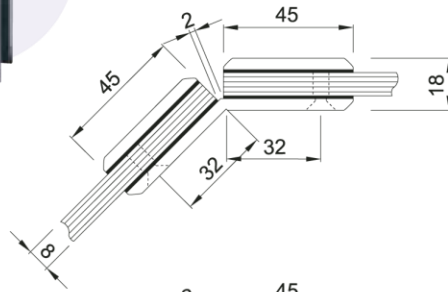

90° Glass to Wall

PC402

180° Glass to Glass

Glass Notch

PC403

135° Glass to Glass

Mitred Edge Glass Panels

Glass Notch

PC404

90° Glass to Glass

Glass Notch

Glass Notch

PC406

90° Glass to Wall

U-notch for closer glass gap adjustment (0~5mm)

Glass Notch

PC414

90° Glass to Glass

Glass Notch

B = 41mm (for 8mm glass thk)
= 43mm (for 10mm glass thk)
t = glass (thk) + gasket (thk)

Glass Notch

APPLICATIONS

- Provides mechanical fixing of glass panels.
- Suitable for connecting 8~10mm thick frameless glass panels.
- Various designs to suit various functions:
 - ▶ Glass to Wall 90°
 - ▶ Glass to Glass 90°, 135°, 180°