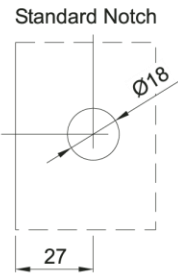

PC400

SERIES

PC401

90° Glass to Wall

Glass Notch

Glass Notch

Glass Notch

PC401L

90° Glass to Wall

PC402

180° Glass to Glass

Glass Notch

PC403

135° Glass to Glass

Mitred Edge Glass Panels

Glass Notch

PC414

90° Glass to Glass

Glass Notch

B = 41mm (for 8mm glass thk)
= 43mm (for 10mm glass thk)
t = glass (thk) + gasket (thk)

Glass Notch

APPLICATIONS

- Provides mechanical fixing of glass panels.
- Suitable for connecting 8~10mm thick frameless glass panels.
- Various designs to suit various functions:
 - ▶ Glass to Wall 90°
 - ▶ Glass to Glass 90°, 135°, 180°