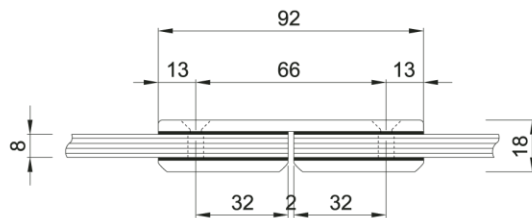

PC400

SERIES

PC401

90° Glass to Wall

Glass Notch

Glass Notch

Glass Notch

PC401L

90° Glass to Wall

PC402

180° Glass to Glass

Glass Notch

PC403

135° Glass to Glass

Mitred Edge Glass Panels

Glass Notch

PC404

90° Glass to Glass

Glass Notch

Glass Notch

PC406

90° Glass to Wall

U-notch for closer glass gap adjustment (0~5mm)

Glass Notch

PC414

90° Glass to Glass

Glass Notch

B = 41mm (for 8mm glass thk)
= 43mm (for 10mm glass thk)
t = glass (thk) + gasket (thk)

Glass Notch

APPLICATIONS

- Provides mechanical fixing of glass panels.
- Suitable for connecting 8~10mm thick frameless glass panels.
- Various designs to suit various functions:
 - ▶ Glass to Wall 90°
 - ▶ Glass to Glass 90°, 135°, 180°