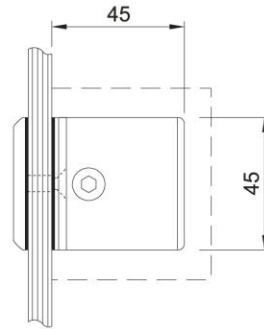

90° Glass to Wall

PC402

180° Glass to Glass

Glass Notch

PC403

135° Glass to Glass

Mitred Edge Glass Panels

Glass Notch

PC404

90° Glass to Glass

Glass Notch

Glass Notch

PC406

90° Glass to Wall

U-notch for closer glass gap adjustment (0~5mm)

Glass Notch

PC414

90° Glass to Glass

Glass Notch

B = 41mm (for 8mm glass thk)
= 43mm (for 10mm glass thk)
t = glass (thk) + gasket (thk)

Glass Notch

APPLICATIONS

- Provides mechanical fixing of glass panels.
- Suitable for connecting 8~10mm thick frameless glass panels.
- Various designs to suit various functions:
 - ▶ Glass to Wall 90°
 - ▶ Glass to Glass 90°, 135°, 180°