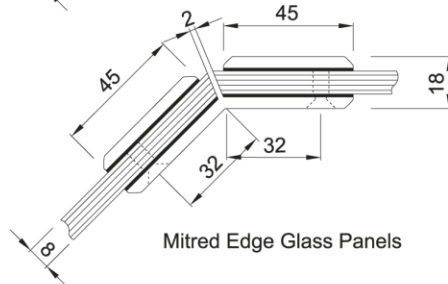

90° Glass to Wall

PC402

180° Glass to Glass

Glass Notch

PC403

135° Glass to Glass

Mitred Edge Glass Panels

Glass Notch

PC404

90° Glass to Glass

Glass Notch

Glass Notch

PC406

90° Glass to Wall

U-notch for closer glass gap adjustment (0~5mm)

Glass Notch

PC414

90° Glass to Glass

Glass Notch

B = 41mm (for 8mm glass thk)
= 43mm (for 10mm glass thk)
t = glass (thk) + gasket (thk)

Glass Notch

APPLICATIONS

- Provides mechanical fixing of glass panels.
- Suitable for connecting 8~10mm thick frameless glass panels.
- Various designs to suit various functions:
 - ▶ Glass to Wall 90°
 - ▶ Glass to Glass 90°, 135°, 180°