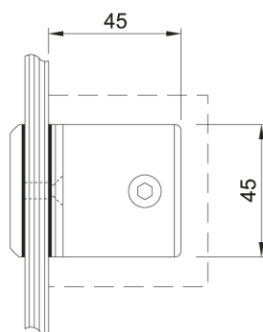

90° Glass to Wall

PC402

180° Glass to Glass

Glass Notch

PC403

135° Glass to Glass

Mitred Edge Glass Panels

Glass Notch

PC404

90° Glass to Glass

Glass Notch

Glass Notch

PC406

90° Glass to Wall

U-notch for closer glass gap adjustment (0~5mm)

Glass Notch

PC414

90° Glass to Glass

Glass Notch

B = 41mm (for 8mm glass thk)
= 43mm (for 10mm glass thk)
t = glass (thk) + gasket (thk)

Glass Notch

APPLICATIONS

- Provides mechanical fixing of glass panels.
- Suitable for connecting 8~10mm thick frameless glass panels.
- Various designs to suit various functions:
 - ▶ Glass to Wall 90°
 - ▶ Glass to Glass 90°, 135°, 180°