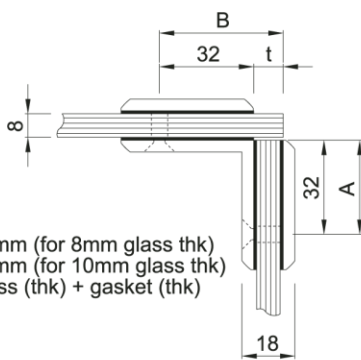

90° Glass to Wall

PC402

180° Glass to Glass

Glass Notch

PC403

135° Glass to Glass

Mitred Edge Glass Panels

Glass Notch

PC404

90° Glass to Glass

Glass Notch

Glass Notch

PC406

90° Glass to Wall

U-notch for closer glass gap adjustment (0~5mm)

Glass Notch

PC414

90° Glass to Glass

Glass Notch

B = 41mm (for 8mm glass thk)
= 43mm (for 10mm glass thk)
t = glass (thk) + gasket (thk)

Glass Notch

APPLICATIONS

- Provides mechanical fixing of glass panels.
- Suitable for connecting 8~10mm thick frameless glass panels.
- Various designs to suit various functions:
 - ▶ Glass to Wall 90°
 - ▶ Glass to Glass 90°, 135°, 180°