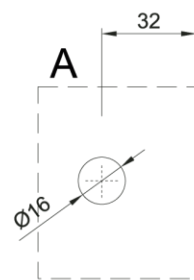

PC404

90° Glass to Glass

Glass Notch

Glass Notch

PC406

90° Glass to Wall

U-notch for closer glass gap adjustment (0~5mm)

Glass Notch

PC414

90° Glass to Glass

Glass Notch

B = 41mm (for 8mm glass thk)
= 43mm (for 10mm glass thk)
t = glass (thk) + gasket (thk)

Glass Notch

APPLICATIONS

- Provides mechanical fixing of glass panels.
- Suitable for connecting 8~10mm thick frameless glass panels.
- Various designs to suit various functions:
 - ▶ Glass to Wall 90°
 - ▶ Glass to Glass 90°, 135°, 180°