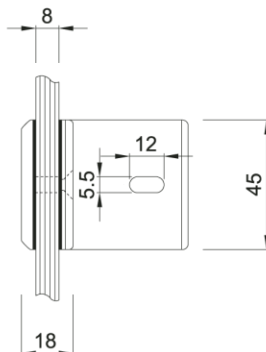

PC400

SERIES

PC401

90° Glass to Wall

Glass Notch

Glass Notch

Glass Notch

PC401L

90° Glass to Wall

PC402

180° Glass to Glass

Glass Notch

PC403

135° Glass to Glass

Mitred Edge Glass Panels

Glass Notch

PC404

90° Glass to Glass

Glass Notch

Glass Notch

PC406

90° Glass to Wall

U-notch for closer glass gap adjustment (0~5mm)

Glass Notch

PC414

90° Glass to Glass

Glass Notch

B = 41mm (for 8mm glass thk)
= 43mm (for 10mm glass thk)
t = glass (thk) + gasket (thk)

Glass Notch

APPLICATIONS

- Provides mechanical fixing of glass panels.
- Suitable for connecting 8~10mm thick frameless glass panels.
- Various designs to suit various functions:
 - ▶ Glass to Wall 90°
 - ▶ Glass to Glass 90°, 135°, 180°