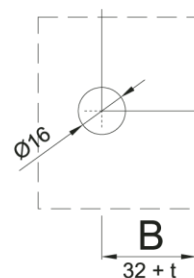

PC414

90° Glass to Glass

Glass Notch

B = 41mm (for 8mm glass thk)
= 43mm (for 10mm glass thk)
t = glass (thk) + gasket (thk)

Glass Notch

APPLICATIONS

- Provides mechanical fixing of glass panels.
- Suitable for connecting 8~10mm thick frameless glass panels.
- Various designs to suit various functions:
 - ▶ Glass to Wall 90°
 - ▶ Glass to Glass 90°, 135°, 180°