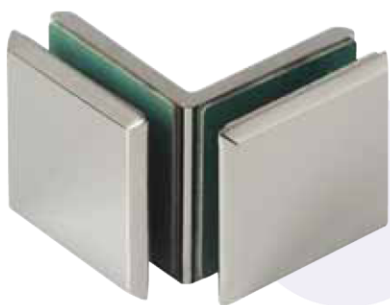

PC404

90° Glass to Glass

Glass Notch

Glass Notch

PC406

90° Glass to Wall

U-notch for closer glass gap adjustment (0~5mm)

Glass Notch

PC414

90° Glass to Glass

Glass Notch

B = 41mm (for 8mm glass thk)
= 43mm (for 10mm glass thk)
t = glass (thk) + gasket (thk)

Glass Notch

APPLICATIONS

- Provides mechanical fixing of glass panels.
- Suitable for connecting 8~10mm thick frameless glass panels.
- Various designs to suit various functions:
 - ▶ Glass to Wall 90°
 - ▶ Glass to Glass 90°, 135°, 180°

FINISHES

- Polished chrome plated
- Satin chrome plated
- Physical vapour deposition

MATERIAL

- Solid Brass

Due to the company's policy of continuous product development and enhancement, the specifications and details contained in this brochure are subject to alteration without prior notice.