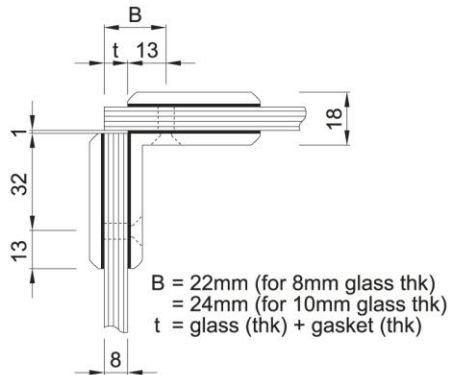

90° Glass to Wall

PC402

180° Glass to Glass

Glass Notch

PC403

135° Glass to Glass

Mitred Edge Glass Panels

Glass Notch

PC404

90° Glass to Glass

Glass Notch

Glass Notch

PC406

90° Glass to Wall

U-notch for closer glass gap adjustment (0~5mm)

Glass Notch

PC414

90° Glass to Glass

Glass Notch

B = 41mm (for 8mm glass thk)
= 43mm (for 10mm glass thk)
t = glass (thk) + gasket (thk)

Glass Notch

APPLICATIONS

- Provides mechanical fixing of glass panels.
- Suitable for connecting 8~10mm thick frameless glass panels.
- Various designs to suit various functions:
 - ▶ Glass to Wall 90°
 - ▶ Glass to Glass 90°, 135°, 180°