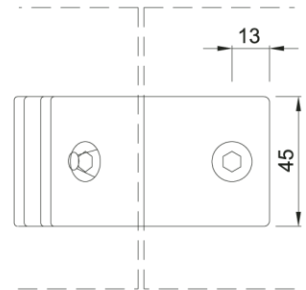

90° Glass to Wall

PC402

180° Glass to Glass

Glass Notch

PC403

135° Glass to Glass

Mitred Edge Glass Panels

Glass Notch

PC404

90° Glass to Glass

Glass Notch

Glass Notch

PC406

90° Glass to Wall

U-notch for closer glass gap adjustment (0~5mm)

Glass Notch

PC414

90° Glass to Glass

Glass Notch

B = 41mm (for 8mm glass thk)
= 43mm (for 10mm glass thk)
t = glass (thk) + gasket (thk)

Glass Notch

APPLICATIONS

- Provides mechanical fixing of glass panels.
- Suitable for connecting 8~10mm thick frameless glass panels.
- Various designs to suit various functions:
 - ▶ Glass to Wall 90°
 - ▶ Glass to Glass 90°, 135°, 180°