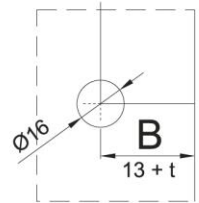

Glass Notch