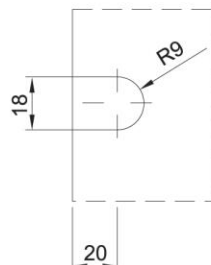

PC404

90° Glass to Glass

Glass Notch

Glass Notch

PC406

90° Glass to Wall

U-notch for closer glass gap adjustment (0~5mm)

Glass Notch

PC414

90° Glass to Glass

Glass Notch

B = 41mm (for 8mm glass thk)
= 43mm (for 10mm glass thk)
t = glass (thk) + gasket (thk)

Glass Notch

APPLICATIONS

- Provides mechanical fixing of glass panels.
- Suitable for connecting 8~10mm thick frameless glass panels.
- Various designs to suit various functions:
 - ▶ Glass to Wall 90°
 - ▶ Glass to Glass 90°, 135°, 180°