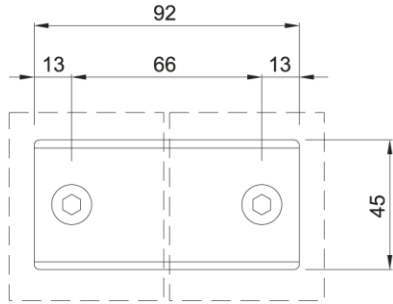

PC400

SERIES

PC401

90° Glass to Wall

Glass Notch

Glass Notch

Glass Notch

PC401L

90° Glass to Wall

PC402

180° Glass to Glass

Glass Notch

PC403

135° Glass to Glass

Mitred Edge Glass Panels

Glass Notch

PC404

90° Glass to Glass

Glass Notch

Glass Notch

PC406

90° Glass to Wall

U-notch for closer glass gap adjustment (0~5mm)

Glass Notch

PC414

90° Glass to Glass

Glass Notch

B = 41mm (for 8mm glass thk)
= 43mm (for 10mm glass thk)
t = glass (thk) + gasket (thk)

Glass Notch

APPLICATIONS

- Provides mechanical fixing of glass panels.
- Suitable for connecting 8~10mm thick frameless glass panels.
- Various designs to suit various functions:
 - ▶ Glass to Wall 90°
 - ▶ Glass to Glass 90°, 135°, 180°