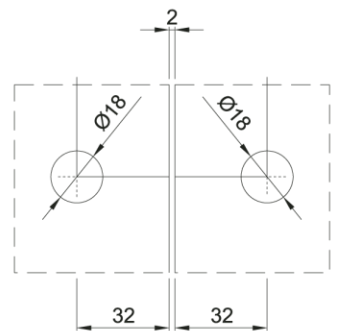

90° Glass to Wall

PC402

180° Glass to Glass

Glass Notch

PC403

135° Glass to Glass

Mitred Edge Glass Panels

Glass Notch

PC404

90° Glass to Glass

Glass Notch

Glass Notch

PC406

90° Glass to Wall

U-notch for closer glass gap adjustment (0~5mm)

Glass Notch

PC414

90° Glass to Glass

Glass Notch

B = 41mm (for 8mm glass thk)
= 43mm (for 10mm glass thk)
t = glass (thk) + gasket (thk)

Glass Notch

APPLICATIONS

- Provides mechanical fixing of glass panels.
- Suitable for connecting 8~10mm thick frameless glass panels.
- Various designs to suit various functions:
 - ▶ Glass to Wall 90°
 - ▶ Glass to Glass 90°, 135°, 180°