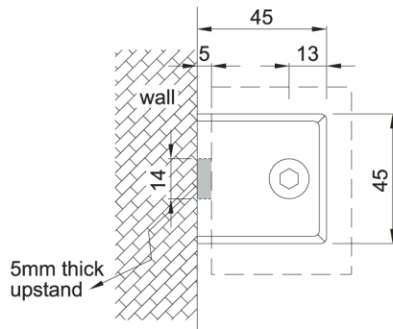

PC400

SERIES

PC401

90° Glass to Wall

Glass Notch

Glass Notch

Glass Notch

PC401L

90° Glass to Wall

PC402

180° Glass to Glass

Glass Notch

PC403

135° Glass to Glass

Mitred Edge Glass Panels

Glass Notch

PC404

90° Glass to Glass

Glass Notch

Glass Notch

PC406

90° Glass to Wall

U-notch for closer glass gap adjustment (0~5mm)

Glass Notch

PC414

90° Glass to Glass

Glass Notch

B = 41mm (for 8mm glass thk)
= 43mm (for 10mm glass thk)
t = glass (thk) + gasket (thk)

Glass Notch

APPLICATIONS

- Provides mechanical fixing of glass panels.
- Suitable for connecting 8~10mm thick frameless glass panels.
- Various designs to suit various functions:
 - ▶ Glass to Wall 90°
 - ▶ Glass to Glass 90°, 135°, 180°