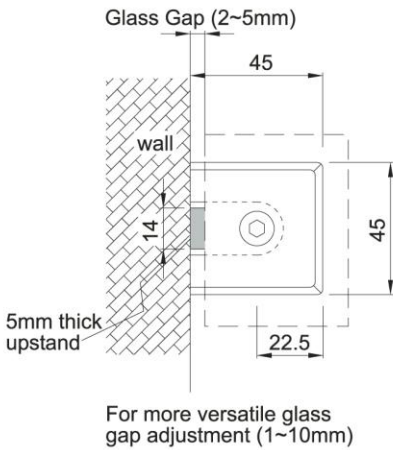

90° Glass to Wall

PC402

180° Glass to Glass

Glass Notch

PC403

135° Glass to Glass

Mitred Edge Glass Panels

Glass Notch

PC404

90° Glass to Glass

Glass Notch

Glass Notch

PC406

90° Glass to Wall

U-notch for closer glass gap adjustment (0~5mm)

Glass Notch

PC414

90° Glass to Glass

Glass Notch

B = 41mm (for 8mm glass thk)
= 43mm (for 10mm glass thk)
t = glass (thk) + gasket (thk)

Glass Notch

APPLICATIONS

- Provides mechanical fixing of glass panels.
- Suitable for connecting 8~10mm thick frameless glass panels.
- Various designs to suit various functions:
 - ▶ Glass to Wall 90°
 - ▶ Glass to Glass 90°, 135°, 180°