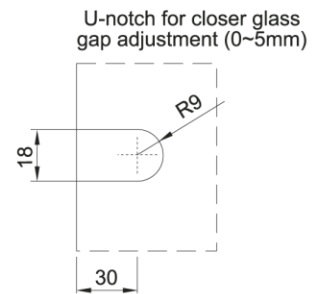

PC400

SERIES

PC401

90° Glass to Wall

Glass Notch

Glass Notch

Glass Notch

PC401L

90° Glass to Wall

PC402

180° Glass to Glass

Glass Notch

PC403

135° Glass to Glass

Mitred Edge Glass Panels

Glass Notch

PC404

90° Glass to Glass

Glass Notch

Glass Notch

PC406

90° Glass to Wall

U-notch for closer glass gap adjustment (0~5mm)

Glass Notch

PC414

90° Glass to Glass

Glass Notch

B = 41mm (for 8mm glass thk)
= 43mm (for 10mm glass thk)
t = glass (thk) + gasket (thk)

Glass Notch

APPLICATIONS

- Provides mechanical fixing of glass panels.
- Suitable for connecting 8~10mm thick frameless glass panels.
- Various designs to suit various functions:
 - ▶ Glass to Wall 90°
 - ▶ Glass to Glass 90°, 135°, 180°