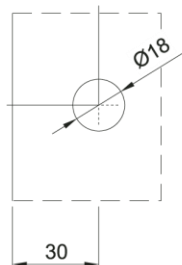

PC400

SERIES

PC401

90° Glass to Wall

Glass Notch

Glass Notch

Glass Notch

PC401L

90° Glass to Wall

PC402

180° Glass to Glass

Glass Notch

PC403

135° Glass to Glass

Mitred Edge Glass Panels

Glass Notch

PC414

90° Glass to Glass

Glass Notch

B = 41mm (for 8mm glass thk)
= 43mm (for 10mm glass thk)
t = glass (thk) + gasket (thk)

Glass Notch

APPLICATIONS

- Provides mechanical fixing of glass panels.
- Suitable for connecting 8~10mm thick frameless glass panels.
- Various designs to suit various functions:
 - ▶ Glass to Wall 90°
 - ▶ Glass to Glass 90°, 135°, 180°