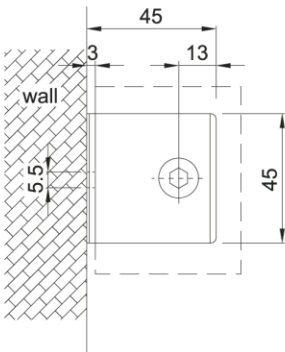

PC400

SERIES

PC401

90° Glass to Wall

Glass Notch

Glass Notch

Glass Notch

PC401L

90° Glass to Wall

PC402

180° Glass to Glass

Glass Notch

PC403

135° Glass to Glass

Mitred Edge Glass Panels

Glass Notch

PC404

90° Glass to Glass

Glass Notch

Glass Notch

PC406

90° Glass to Wall

U-notch for closer glass gap adjustment (0~5mm)

Glass Notch

PC414

90° Glass to Glass

Glass Notch

B = 41mm (for 8mm glass thk)
= 43mm (for 10mm glass thk)
t = glass (thk) + gasket (thk)

Glass Notch

APPLICATIONS

- Provides mechanical fixing of glass panels.
- Suitable for connecting 8~10mm thick frameless glass panels.
- Various designs to suit various functions:
 - ▶ Glass to Wall 90°
 - ▶ Glass to Glass 90°, 135°, 180°