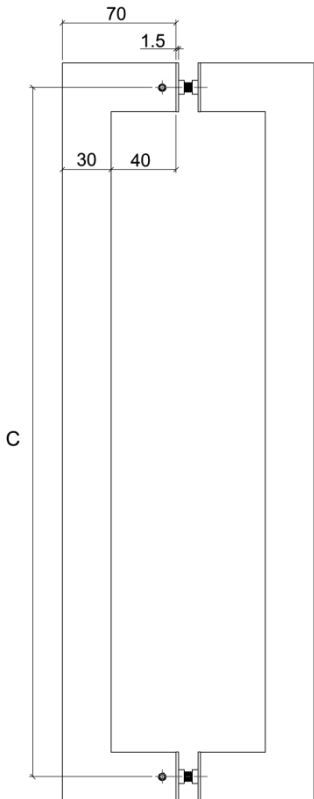

RH01
Rectangular Door Handle

RH01 Rectangular Handle

- 30 x 20 Rectangular handle
- Polished or Satin stainless steel finish

	C (mm)	L (mm)
	1200	1230
	1500	1530

Due to the company's policy of continuous product development and enhancement, the specifications and details contained in this brochure are subject to alteration without prior notice.