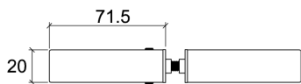

RH01
Rectangular Door Handle

RH01 Rectangular Handle

- 30 x 20 Rectangular handle
- Polished or Satin stainless steel finish

	C (mm)	L (mm)
	1200	1230
	1500	1530

Due to the company's policy of continuous product development and enhancement, the specifications and details contained in this brochure are subject to alteration without prior notice.