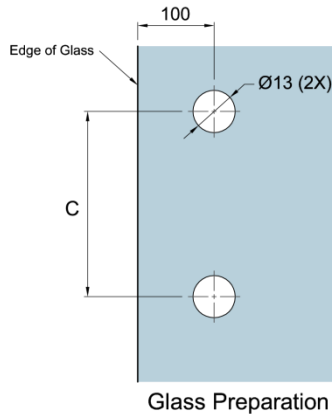

RH01
Rectangular Door Handle

RH01 Rectangular Handle

- 30 x 20 Rectangular handle
- Polished or Satin stainless steel finish

	C (mm)	L (mm)
	1200	1230
	1500	1530

Due to the company's policy of continuous product development and enhancement, the specifications and details contained in this brochure are subject to alteration without prior notice.