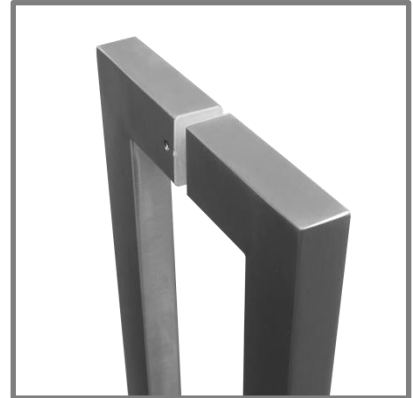

RH01
Rectangular Door Handle

RH01 Rectangular Handle

- 30 x 20 Rectangular handle
- Polished or Satin stainless steel finish

	C (mm)	L (mm)
	1200	1230
	1500	1530

Due to the company's policy of continuous product development and enhancement, the specifications and details contained in this brochure are subject to alteration without prior notice.