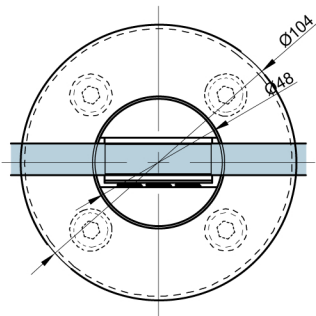

***RU-S01***  
*Frameless Glass Railing*

**RU-S01 Spigot glass railing**

- for 10 mm to 15.52mm thick glass
- Polished stainless steel finish
- frameless glass railing for balcony, terrace, porch and staircase.
- SUS316 stainless steel