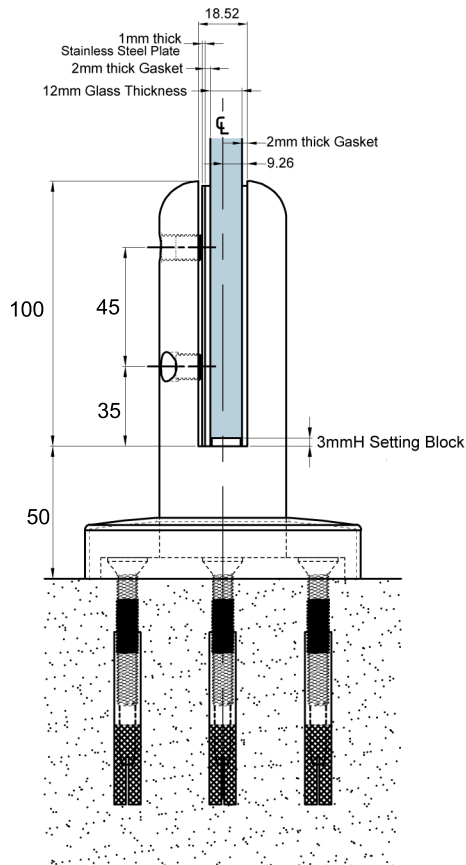

***RU-S01***  
*Frameless Glass Railing*

**RU-S01 Spigot glass railing**

- for 10 mm to 15.52mm thick glass
- Polished stainless steel finish
- frameless glass railing for balcony, terrace, porch and staircase.
- SUS316 stainless steel