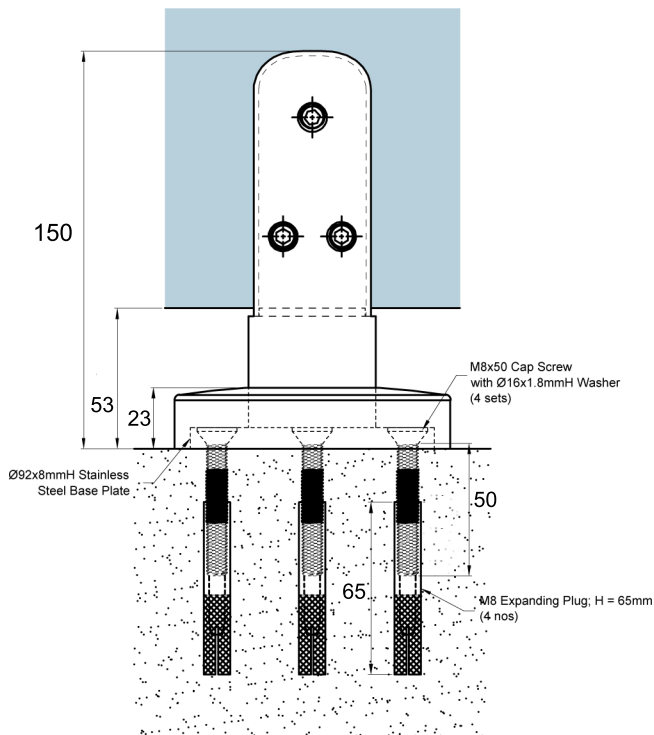

***RU-S01***  
*Frameless Glass Railing*

**RU-S01 Spigot glass railing**

- for 10 mm to 15.52mm thick glass
- Polished stainless steel finish
- frameless glass railing for balcony, terrace, porch and staircase.
- SUS316 stainless steel