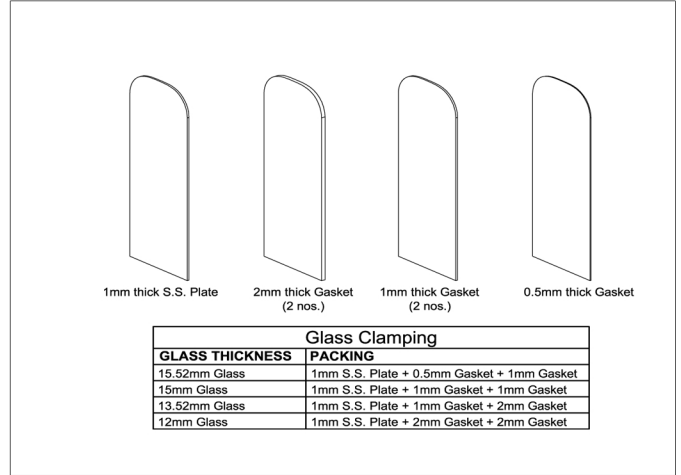

***RU-S01***  
*Frameless Glass Railing*

**RU-S01 Spigot glass railing**

- for 10 mm to 15.52mm thick glass
- Polished stainless steel finish
- frameless glass railing for balcony, terrace, porch and staircase.
- SUS316 stainless steel