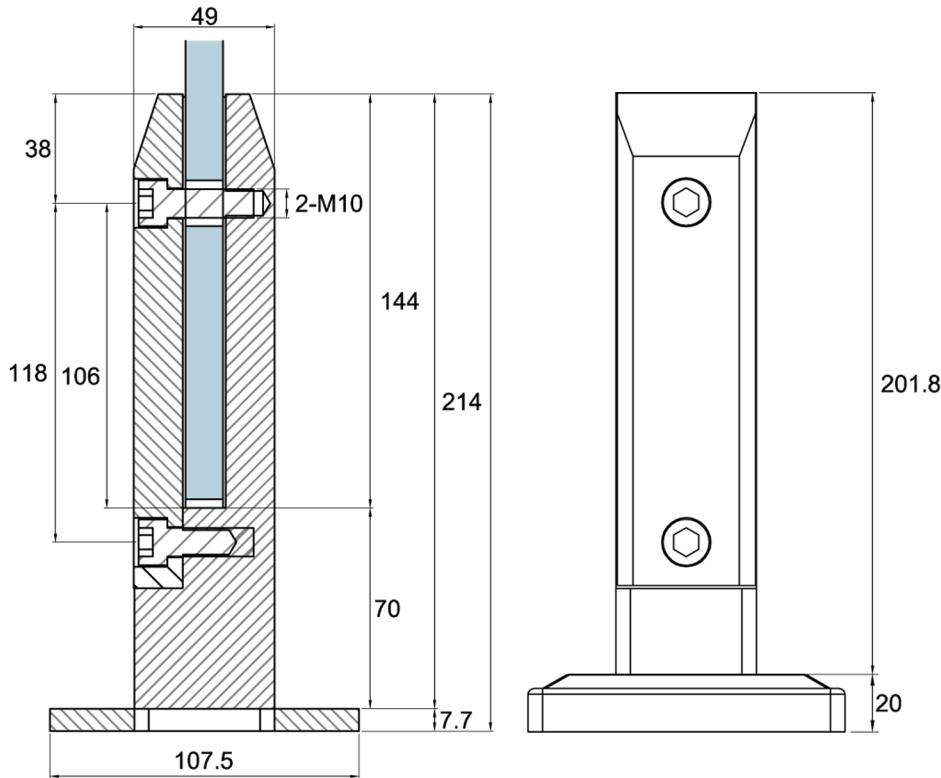

***RU-S02***  
*Frameless Glass Railing*

**RU-S02 Spigot glass railing**

- 50mm x 50mm x 220mmH Spigot with 110mm x 110mm x 20mmH base
- for 10 mm to 15.52mm thick glass
- Polished stainless steel finish
- frameless glass railing for balcony, terrace, porch and staircase.