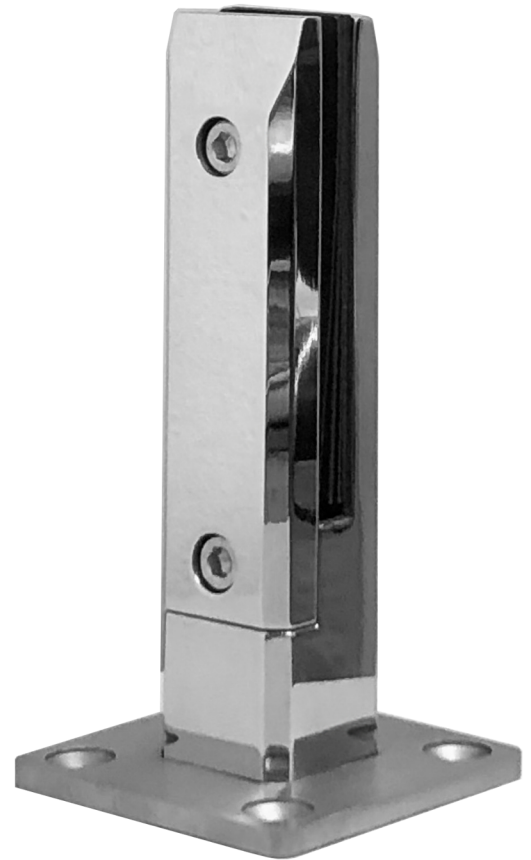

***RU-S02***  
*Frameless Glass Railing*

**RU-S02 Spigot glass railing**

- 50mm x 50mm x 220mmH Spigot with 110mm x 110mm x 20mmH base
- for 10 mm to 15.52mm thick glass
- Polished stainless steel finish
- frameless glass railing for balcony, terrace, porch and staircase.