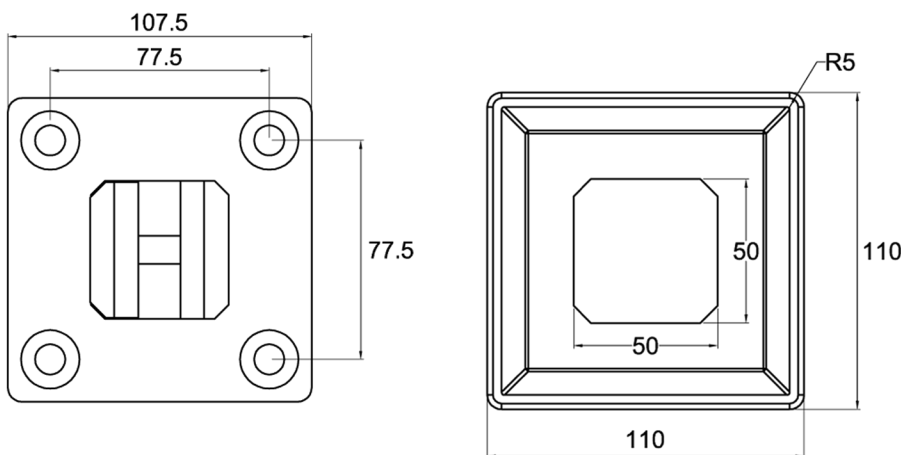

***RU-S02***  
*Frameless Glass Railing*

**RU-S02 Spigot glass railing**

- 50mm x 50mm x 220mmH Spigot with 110mm x 110mm x 20mmH base
- for 10 mm to 15.52mm thick glass
- Polished stainless steel finish
- frameless glass railing for balcony, terrace, porch and staircase.