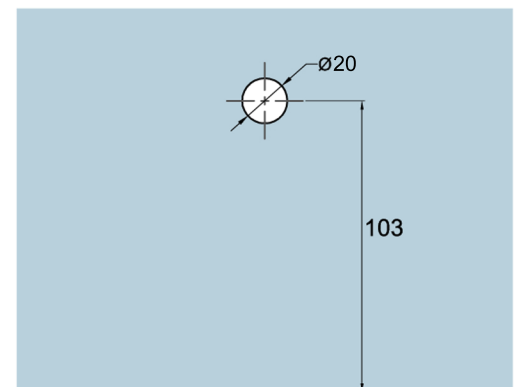

RU-S02 Glass Preparation

Due to the company's policy of continuous product development and enhancement, the specifications and details contained in this brochure are subject to alteration without prior notice. The dimensions, details, specifications and statements made herein or by our representatives arising out of any enquiries are given for information purposes only. They are not intended to have any legal effect and the company will not be bound thereby. The company will only accept obligations which are expressly negotiated for, and agreed and incorporated into written agreements made specifically with its respective customers

Preference Pte Ltd

No. 2 Kallang Pudding Road # 01-02 Mactech Building Singapore 349307

Tel: +65 67465185 Fax: +65 67468749 Email: enquiry@preference.com.sg Website: www.preference.com.sg